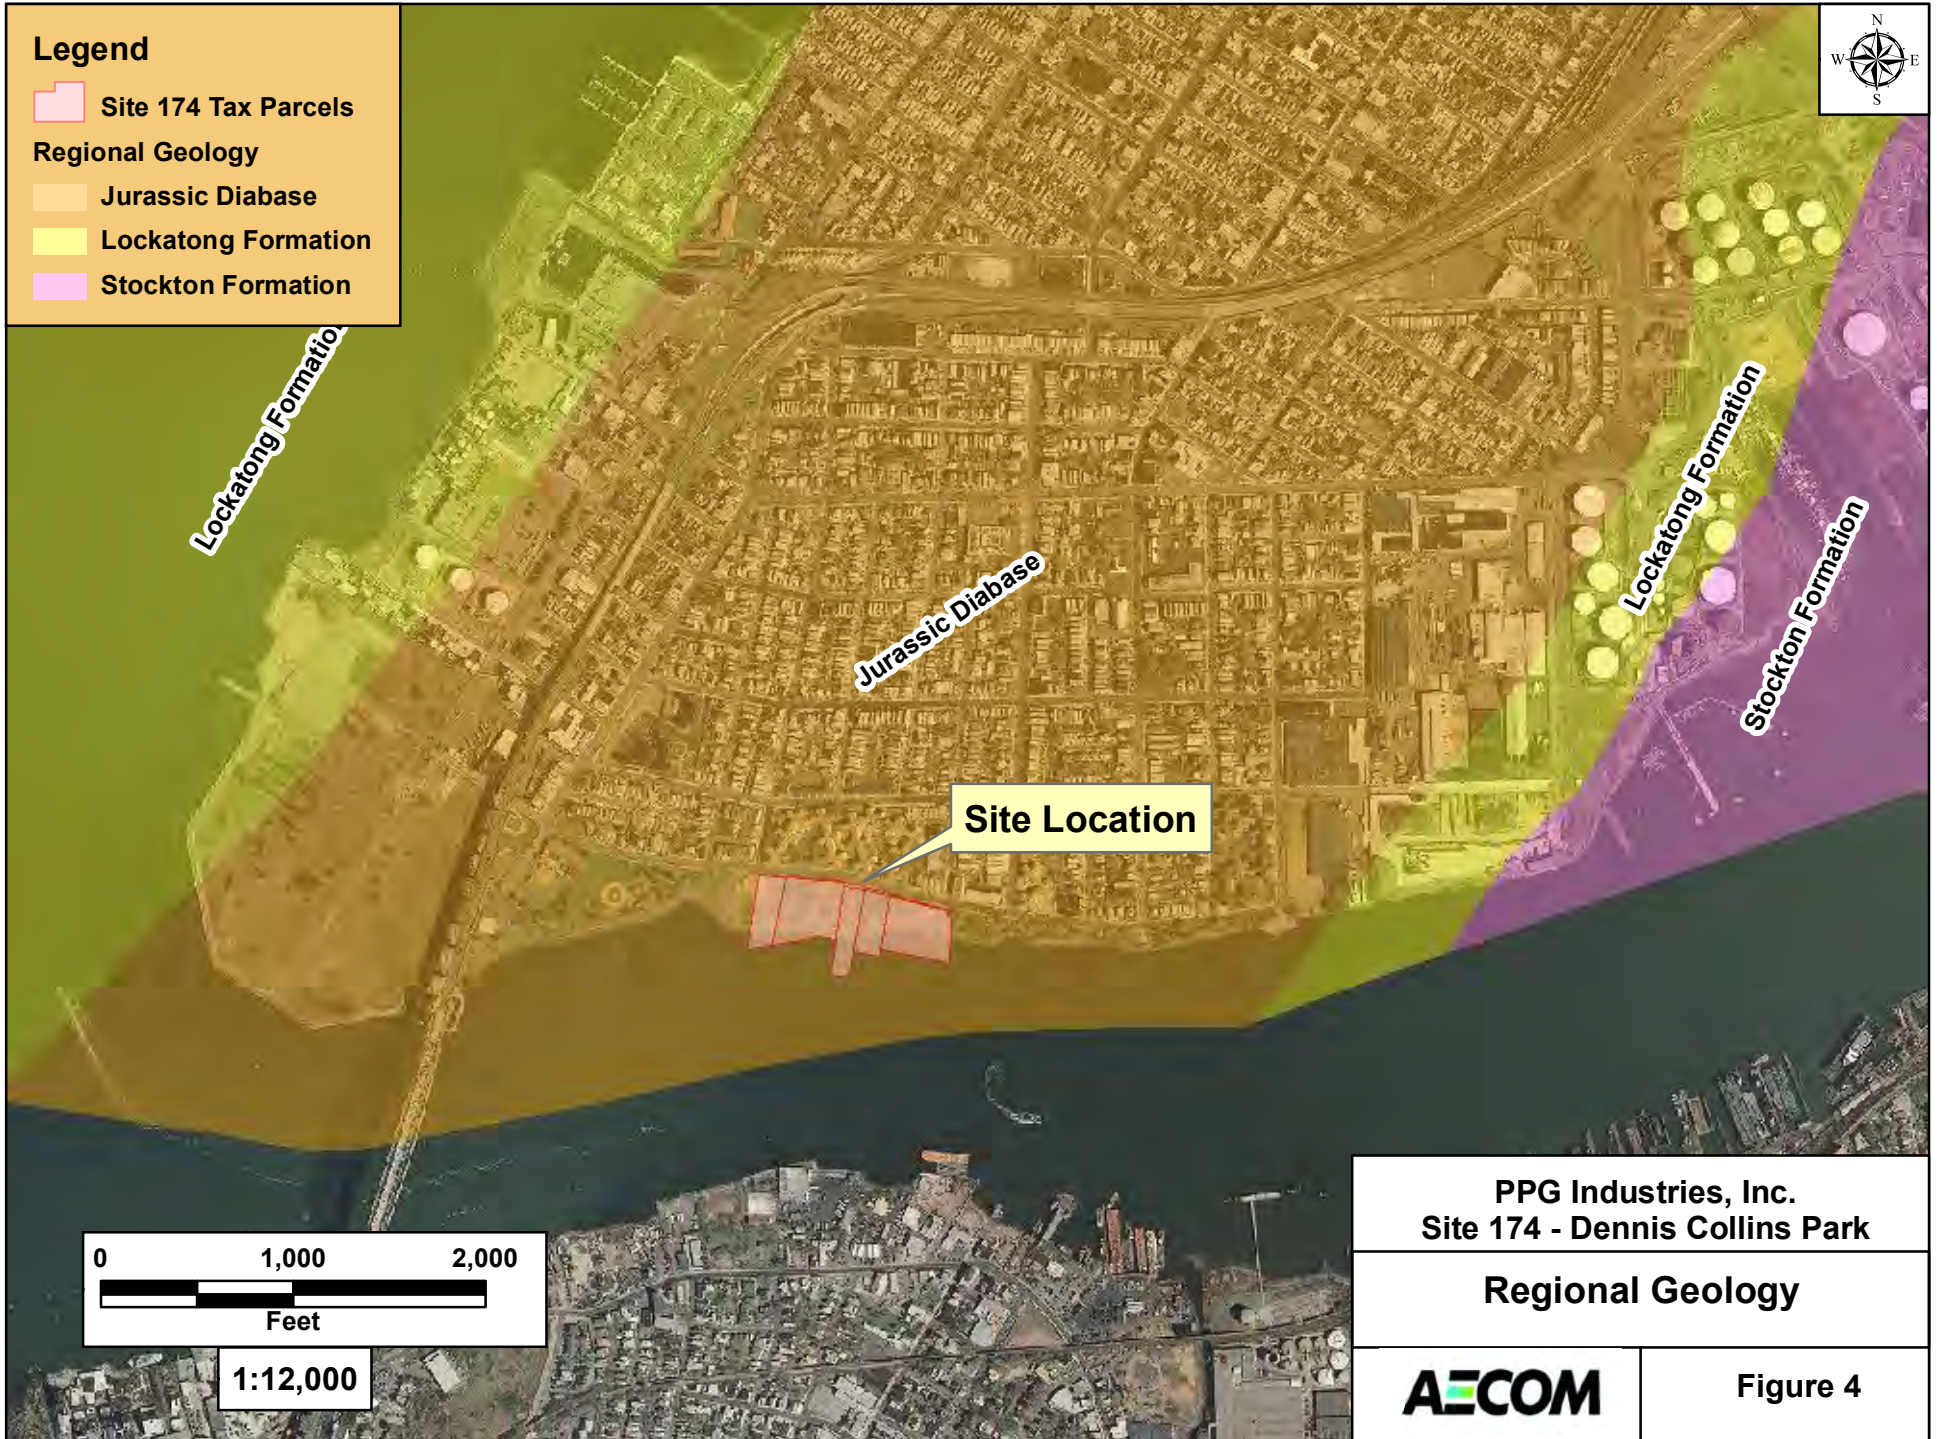

**Legend**

Site 174 Tax Parcels

**Regional Geology**

Jurassic Diabase

Lockatong Formation

Stockton Formation

Site Location

Lockatong Formation

Jurassic Diabase

Lockatong Formation

Stockton Formation

1:12,000

PPG Industries, Inc.  
Site 174 - Dennis Collins Park

Regional Geology

Figure 4